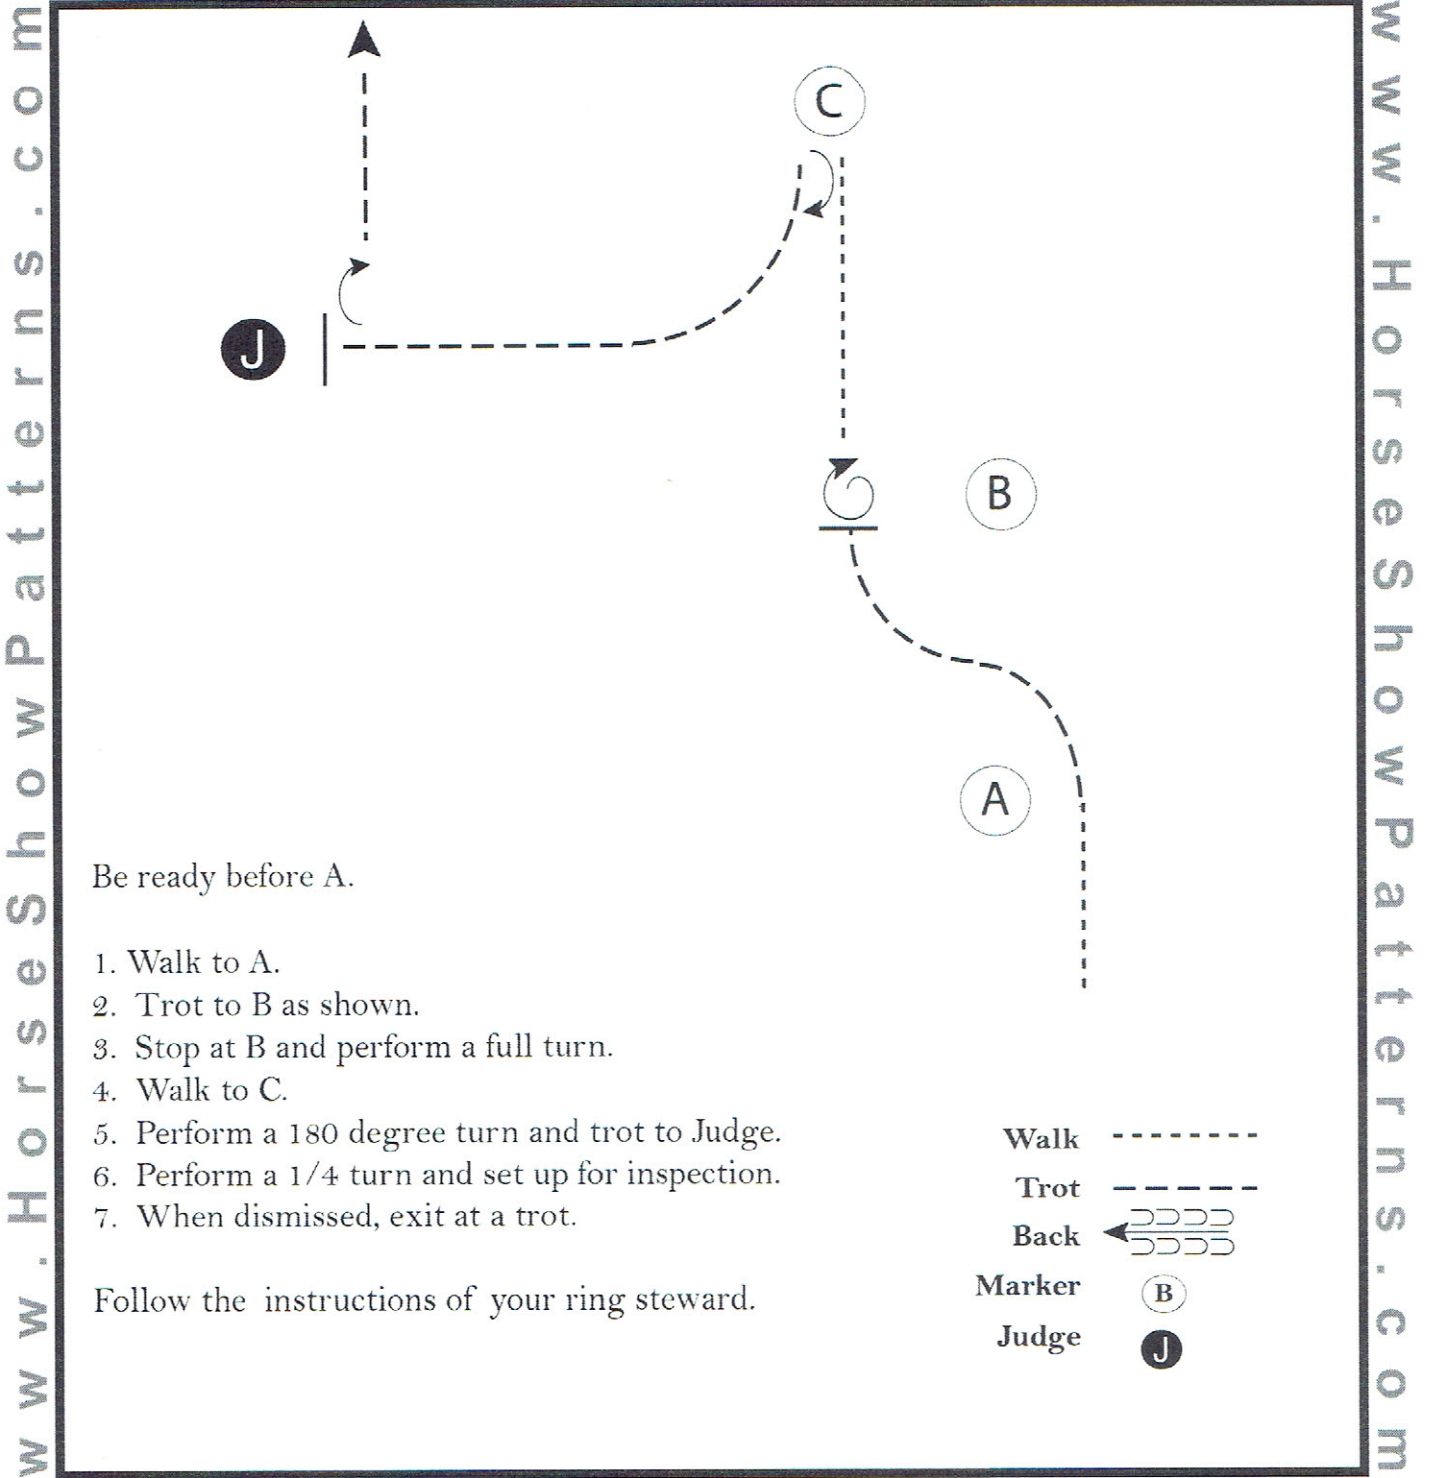

2019/2020 Kent County Youth Fair - Ring C

Class 114 - Hunt Seat Fitting & Showing (Junior Advanced)

Show Date: 08-05-2019

www.HorseShowPatterns.com

www.HorseShowPatterns.com

Be ready at A.

1. When acknowledged, back approximately one horse length.
2. Walk to judge. Stop and set up for inspection.
3. Judge will end inspection on horse's left side. When dismissed, trot to B.
4. Stop and perform a 180 degree turn.
5. Trot in a half circle until even with B.
6. Stop and perform a 180 degree turn.
7. Walk straight away to exit.

Walk	-----
Trot	- - - - -
Back	←=====
Marker	⊙ B
Judge	● J

Follow the instructions of your ring steward.

[S/2-89]

Pattern Provided by:
The Pattern Committee

2019/2020 Kent County Youth Fair - Ring C

Class 111 - Western Fitting & Showing (Junior Advanced)

Show Date: 08-05-2019

[S/2-91]

Pattern Provided by:
The Pattern Committee

2019/2020 Kent County Youth Fair - Ring C

Class 108 - Saddle Seat Fitting & Showing (Junior Advanced)

Show Date: 08-05-2019

[S/2-97]