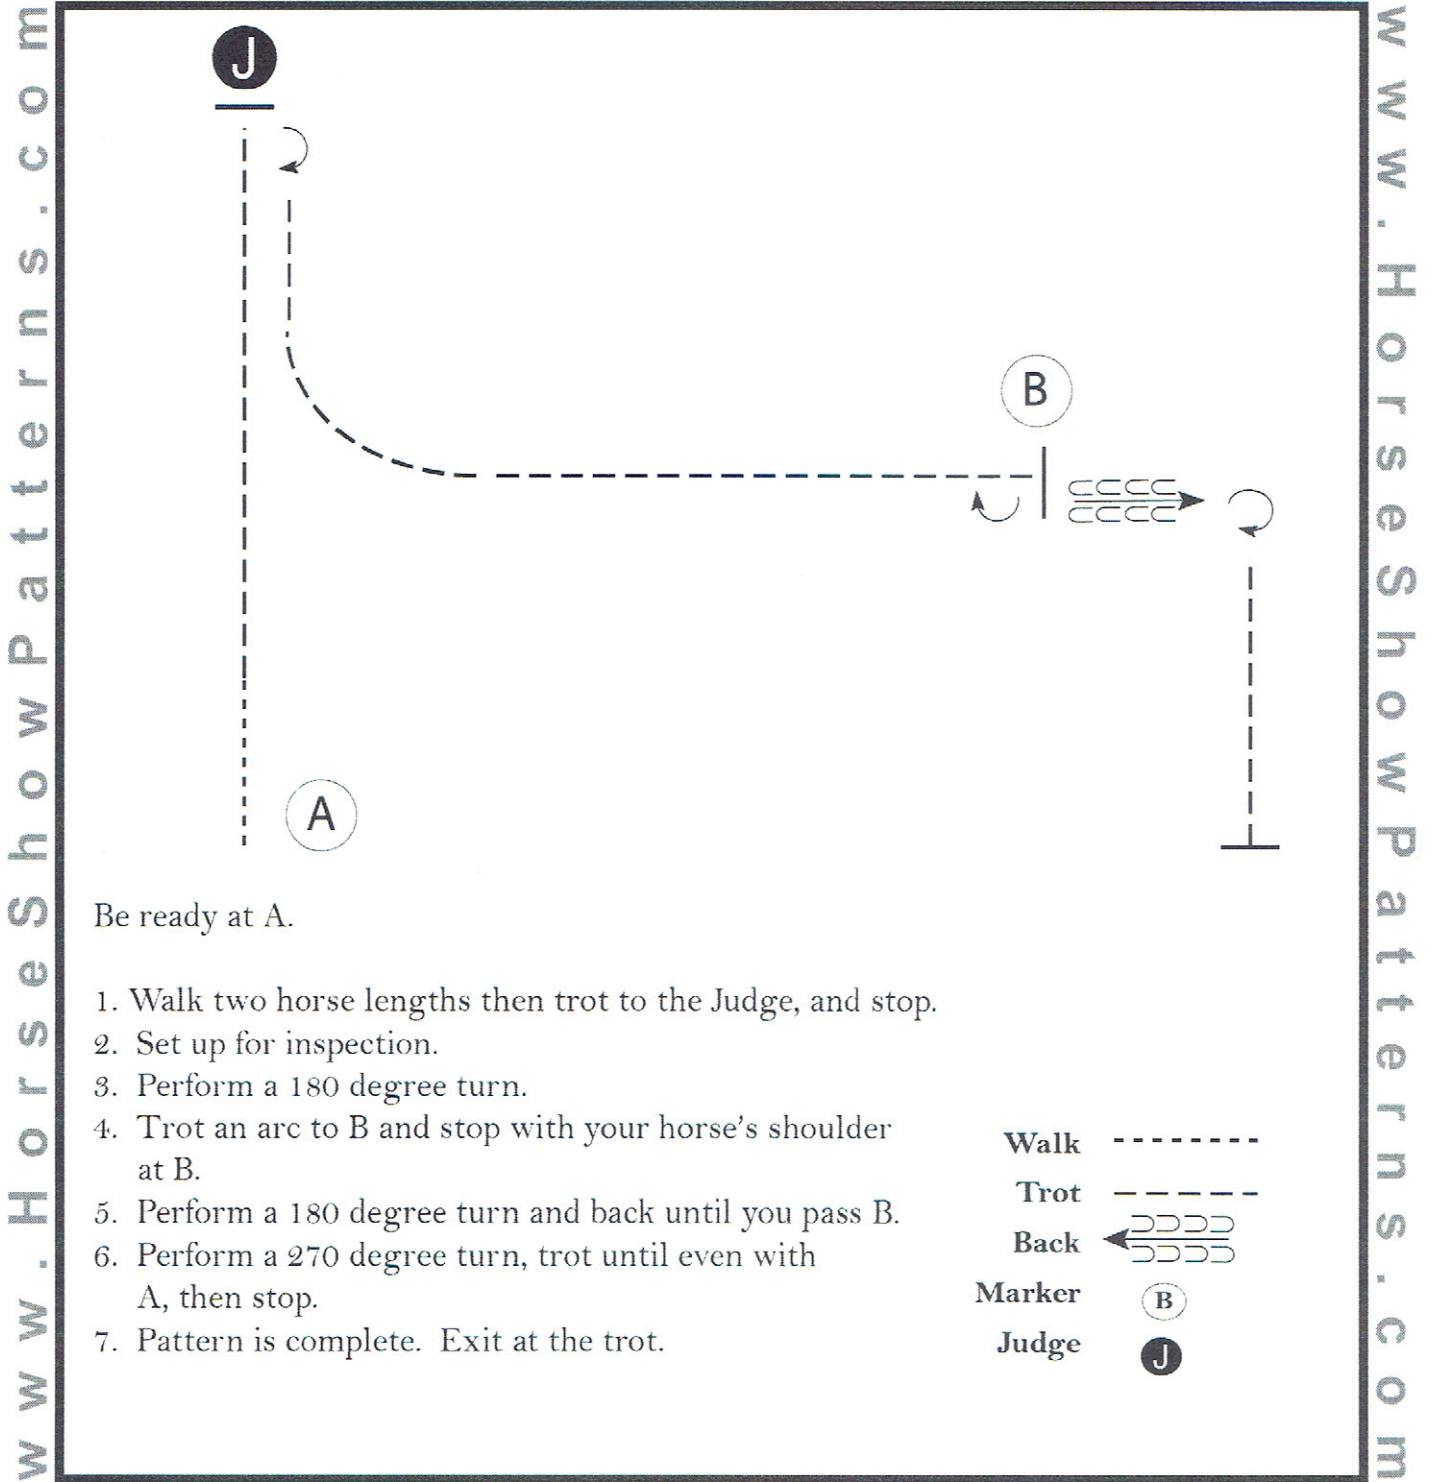

2019/2020 Kent County Youth Fair - Ring C

Class 114 - Hunt Seat Fitting & Showing (Junior Advanced)

Show Date: 08-05-2019

www.HorseShowPatterns.com

www.HorseShowPatterns.com

Be ready at A.

1. When acknowledged, back approximately one horse length.
2. Walk to judge. Stop and set up for inspection.
3. Judge will end inspection on horse's left side. When dismissed, trot to B.
4. Stop and perform a 180 degree turn.
5. Trot in a half circle until even with B.
6. Stop and perform a 180 degree turn.
7. Walk straight away to exit.

Walk	-----
Trot	- - - - -
Back	←=====
Marker	⊙ B
Judge	● J

Follow the instructions of your ring steward.

[S/2-89]

Pattern Provided by:
The Pattern Committee

2019/2020 Kent County Youth Fair - Ring C

Class 111 - Western Fitting & Showing (Junior Advanced)

Show Date: 08-05-2019

[S/2-91]

Pattern Provided by:
The Pattern Committee

2019/2020 Kent County Youth Fair - Ring C

Class 108 - Saddle Seat Fitting & Showing (Junior Advanced)

Show Date: 08-05-2019

[S/2-97]