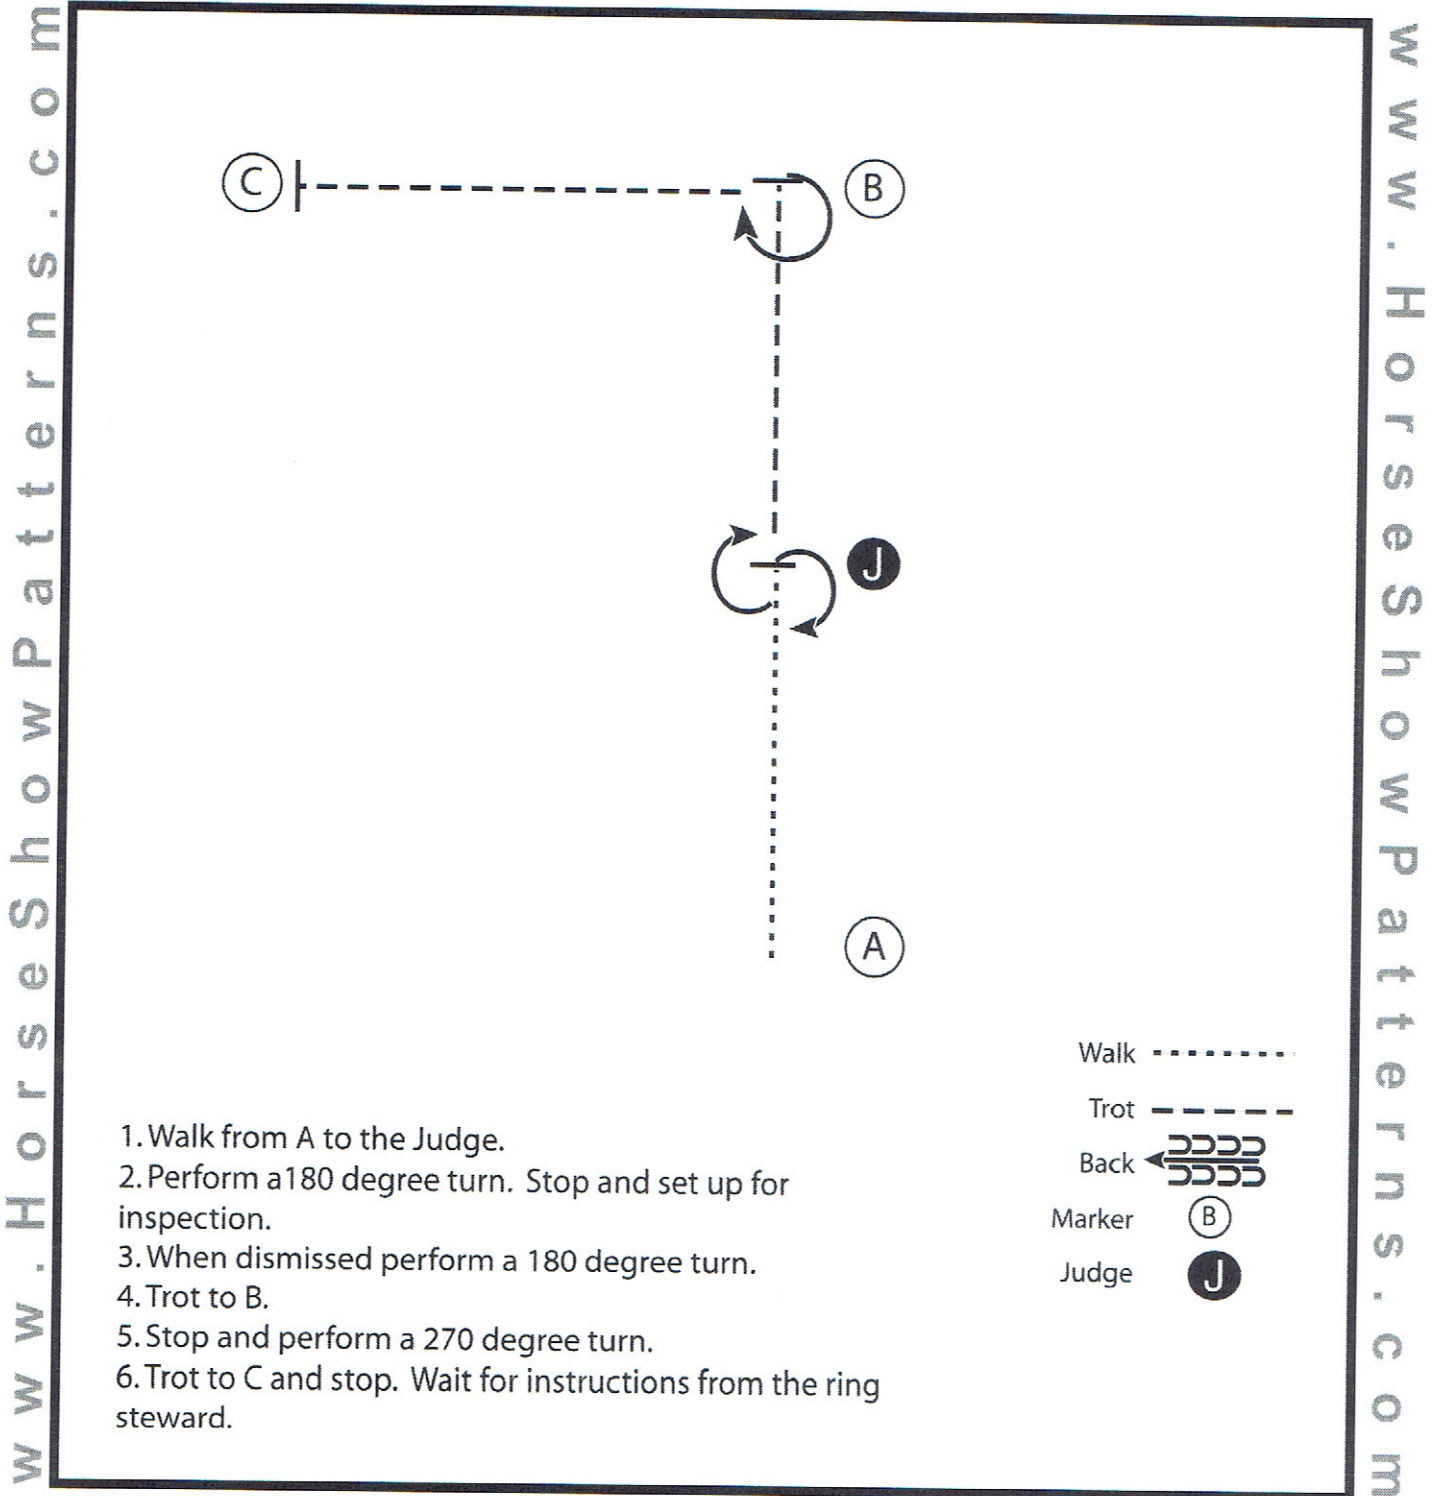

# 2019/2020 Kent County Youth Fair - Ring B

## Class 122 - Hunt Seat Fitting & Showing (Junior Intermediate)

Show Date: 08-05-2019

1. Walk from A to the Judge.
2. Perform a 180 degree turn. Stop and set up for inspection.
3. When dismissed perform a 180 degree turn.
4. Trot to B.
5. Stop and perform a 270 degree turn.
6. Trot to C and stop. Wait for instructions from the ring steward.

## Class 119 - Western Fitting & Showing (Junior Intermediate)

Show Date: 08-05-2019

www.HorseShowPatterns.com

www.HorseShowPatterns.com

1. Walk from A to B.
2. Stop and perform a 270 degree turn.
3. Trot half way to C, break to walk and walk to C.
4. Stop and set up for inspection.
5. When dismissed back four steps.
6. Perform a 90 degree turn and trot to line-up.