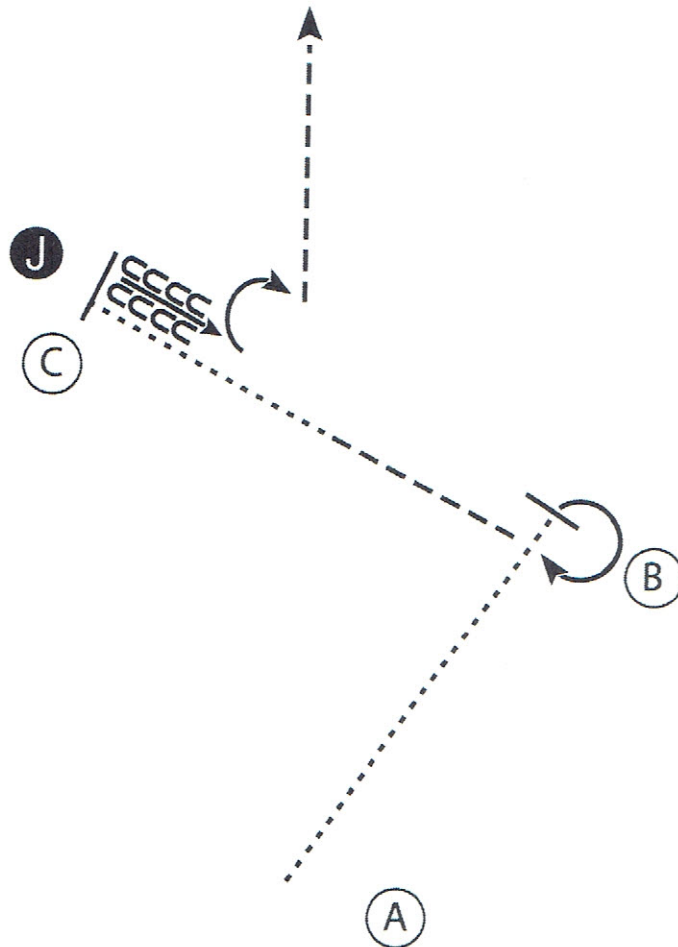

## Class 122 - Hunt Seat Fitting & Showing (Junior Intermediate)

Show Date: 08-05-2019

1. Walk from A to the Judge.
2. Perform a 180 degree turn. Stop and set up for inspection.
3. When dismissed perform a 180 degree turn.
4. Trot to B.
5. Stop and perform a 270 degree turn.
6. Trot to C and stop. Wait for instructions from the ring steward.

[S/2-19]

Pattern Provided by:  
*The Pattern Committee*

# 2019/2020 Kent County Youth Fair - Ring B

## Class 119 - Western Fitting & Showing (Junior Intermediate)

Show Date: 08-05-2019

www.HorseShowPatterns.com

www.HorseShowPatterns.com

1. Walk from A to B.
2. Stop and perform a 270 degree turn.
3. Trot half way to C, break to walk and walk to C.
4. Stop and set up for inspection.
5. When dismissed back four steps.
6. Perform a 90 degree turn and trot to line-up.