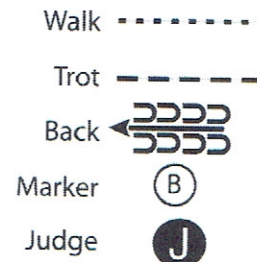

# 2019/2020 Kent County Youth Fair - Ring B

## Class 122 - Hunt Seat Fitting & Showing (Junior Intermediate)

Show Date: 08-05-2019

1. Walk from A to the Judge.
2. Perform a 180 degree turn. Stop and set up for inspection.
3. When dismissed perform a 180 degree turn.
4. Trot to B.
5. Stop and perform a 270 degree turn.
6. Trot to C and stop. Wait for instructions from the ring steward.