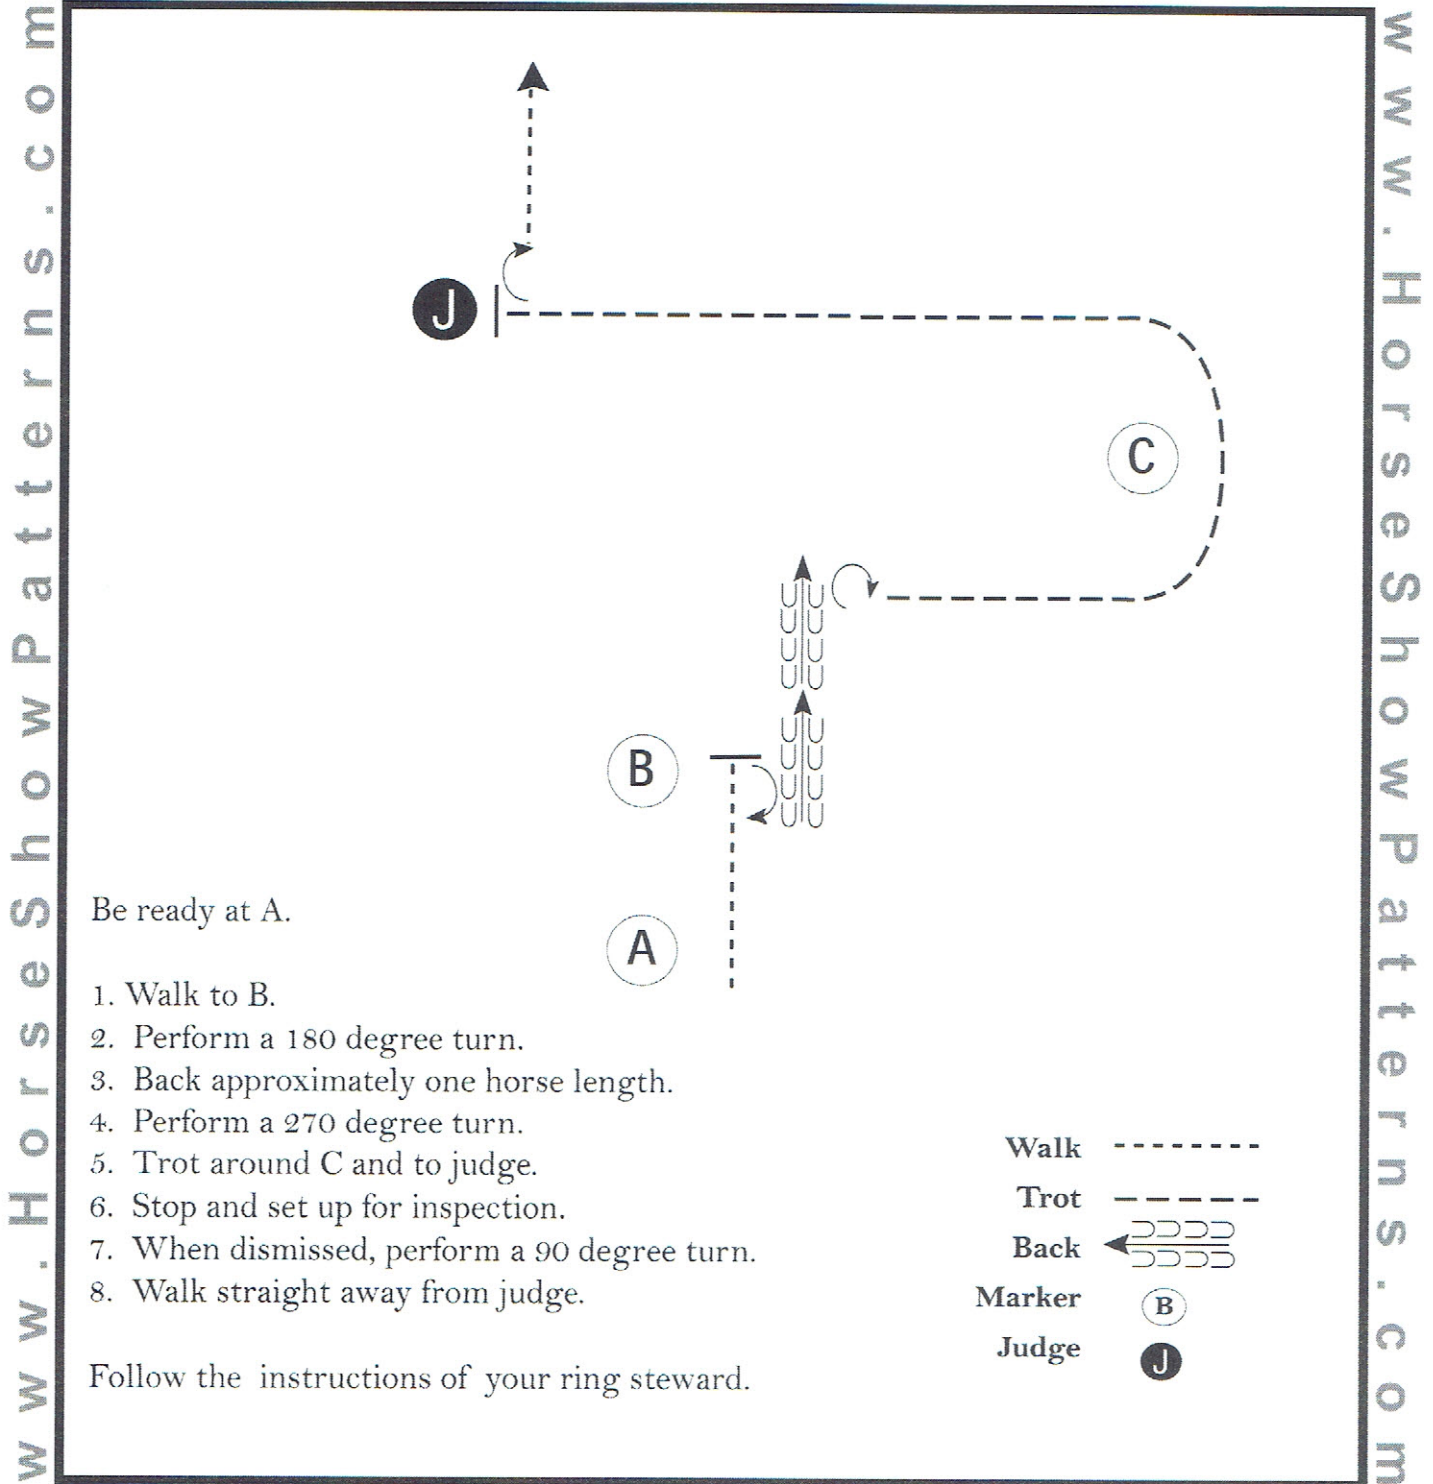

2019/2020 Kent County Youth Fair - Ring B

Class 116 - Saddle Seat Fitting & Showing (Junior Intermediate)

Show Date: 08-05-2019

[S/2-48]

Pattern Provided by:

The Pattern Committee