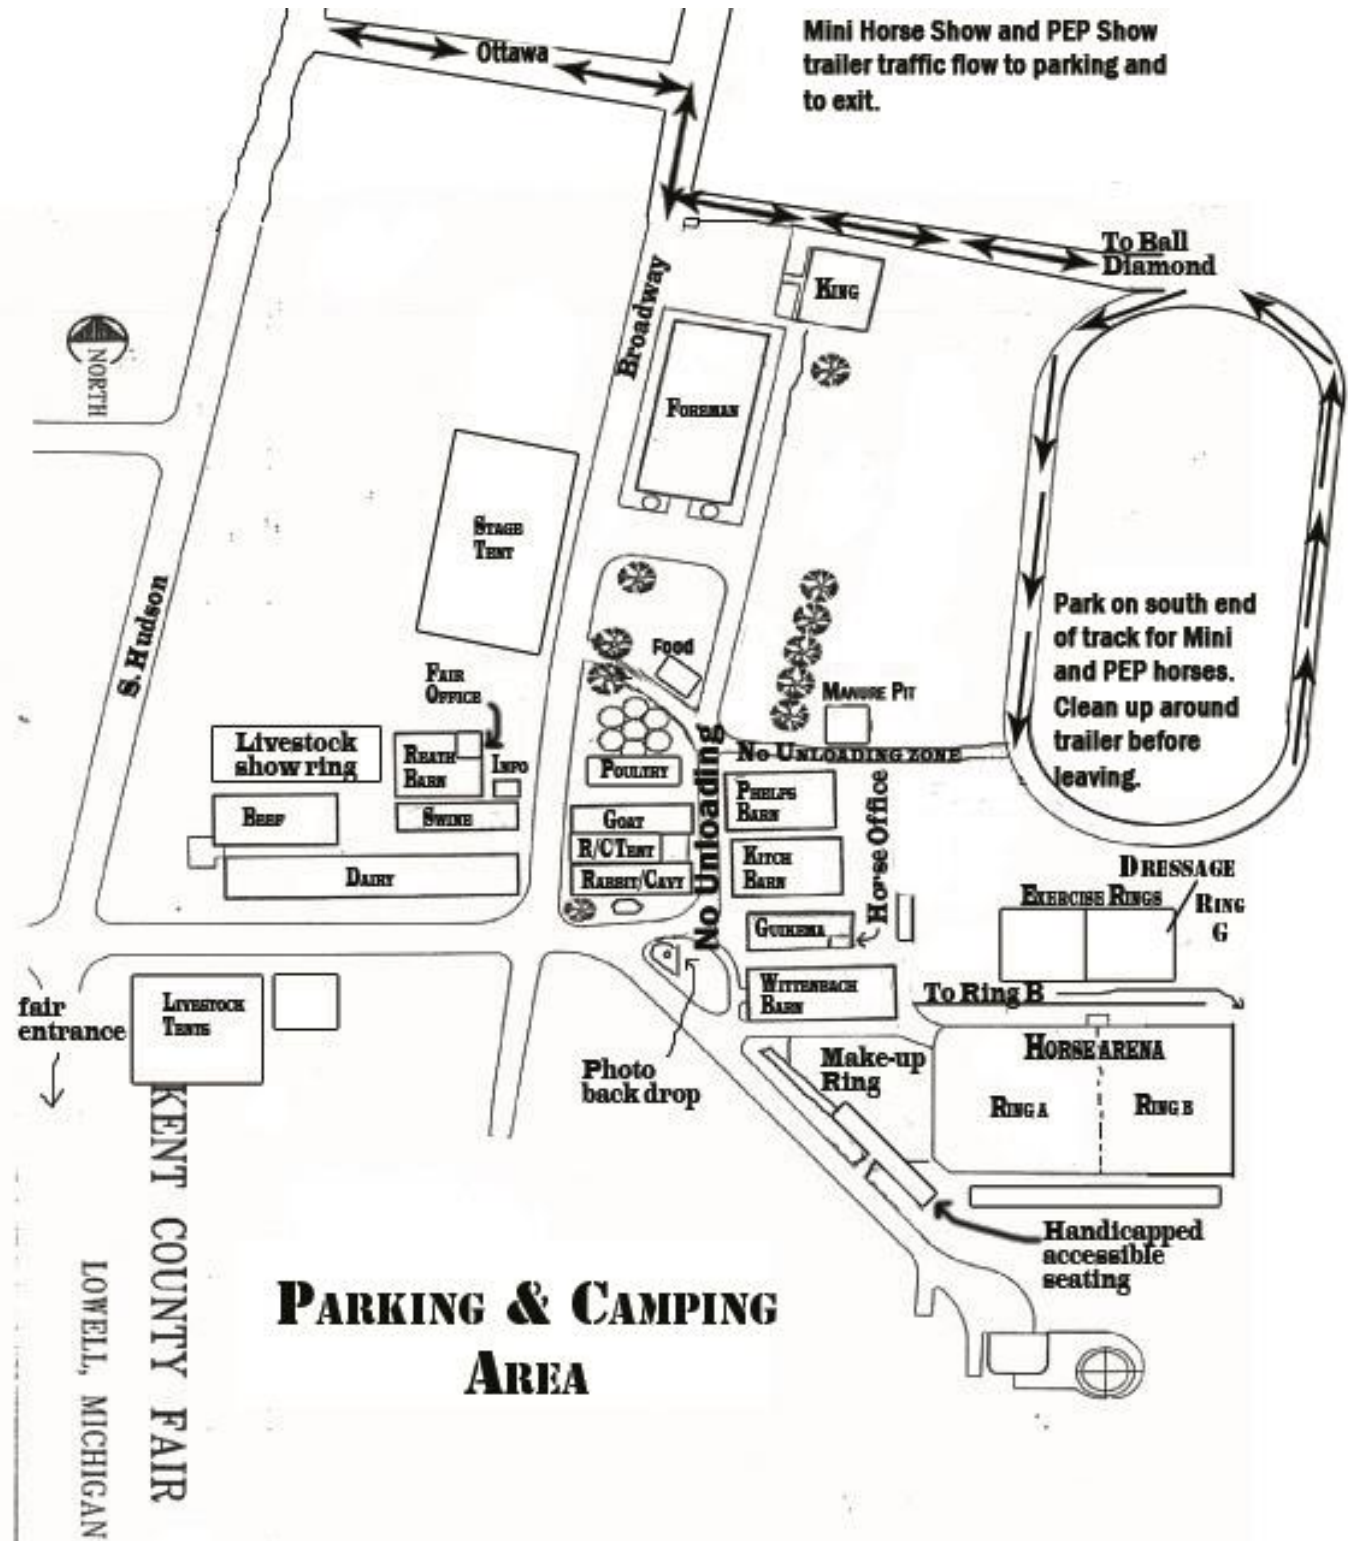

Mini Horse Show and PEP Show trailer traffic flow to parking and to exit.

To Ball Diamond

Park on south end of track for Mini and PEP horses. Clean up around trailer before leaving.

PARKING & CAMPING AREA

HORSE UNLOADING & LOADING,

Parking Tack trailers
 South Hudson
 N. to Ottawa
 E. to Broadway
 S. to Ball diamond drive
 (just north of King Building)

Horse Arena Showmanship / Dressage Layout