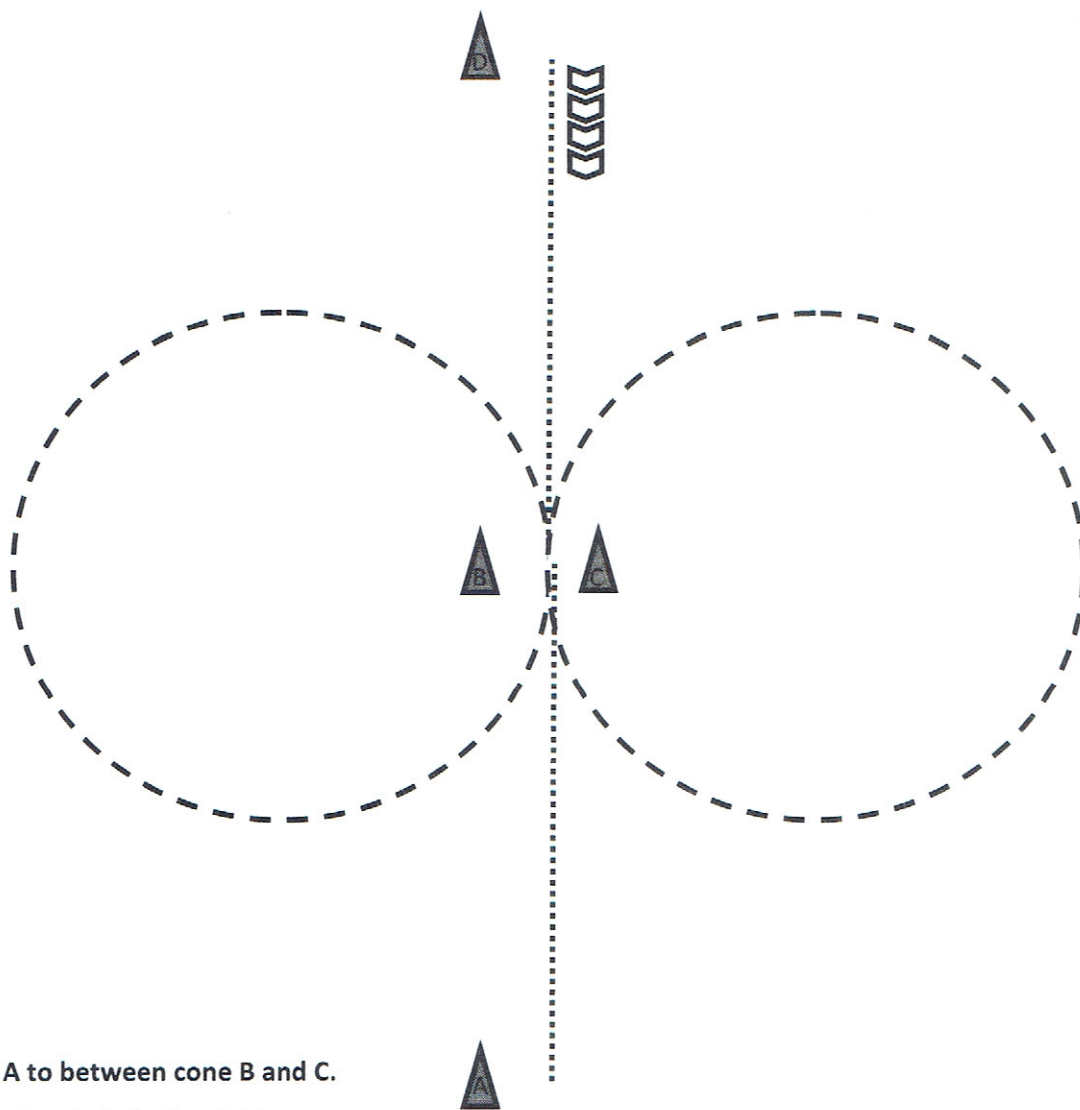

Explorer 7 Year Old

Riding Pattern

1. Walk A to between cone B and C.
2. Jog/trot a circle to the right.
3. Jog/trot a circle to the left.
4. Walk from between cone B and C to cone D.
Stop and back 4 steps.

- Adult Mentor Required
- Leads are optional for adult mentors.
- Jog/Trot is optional

LEGEND	
Walk
Jog/Trot (optional)	-----
Back:	DDDD