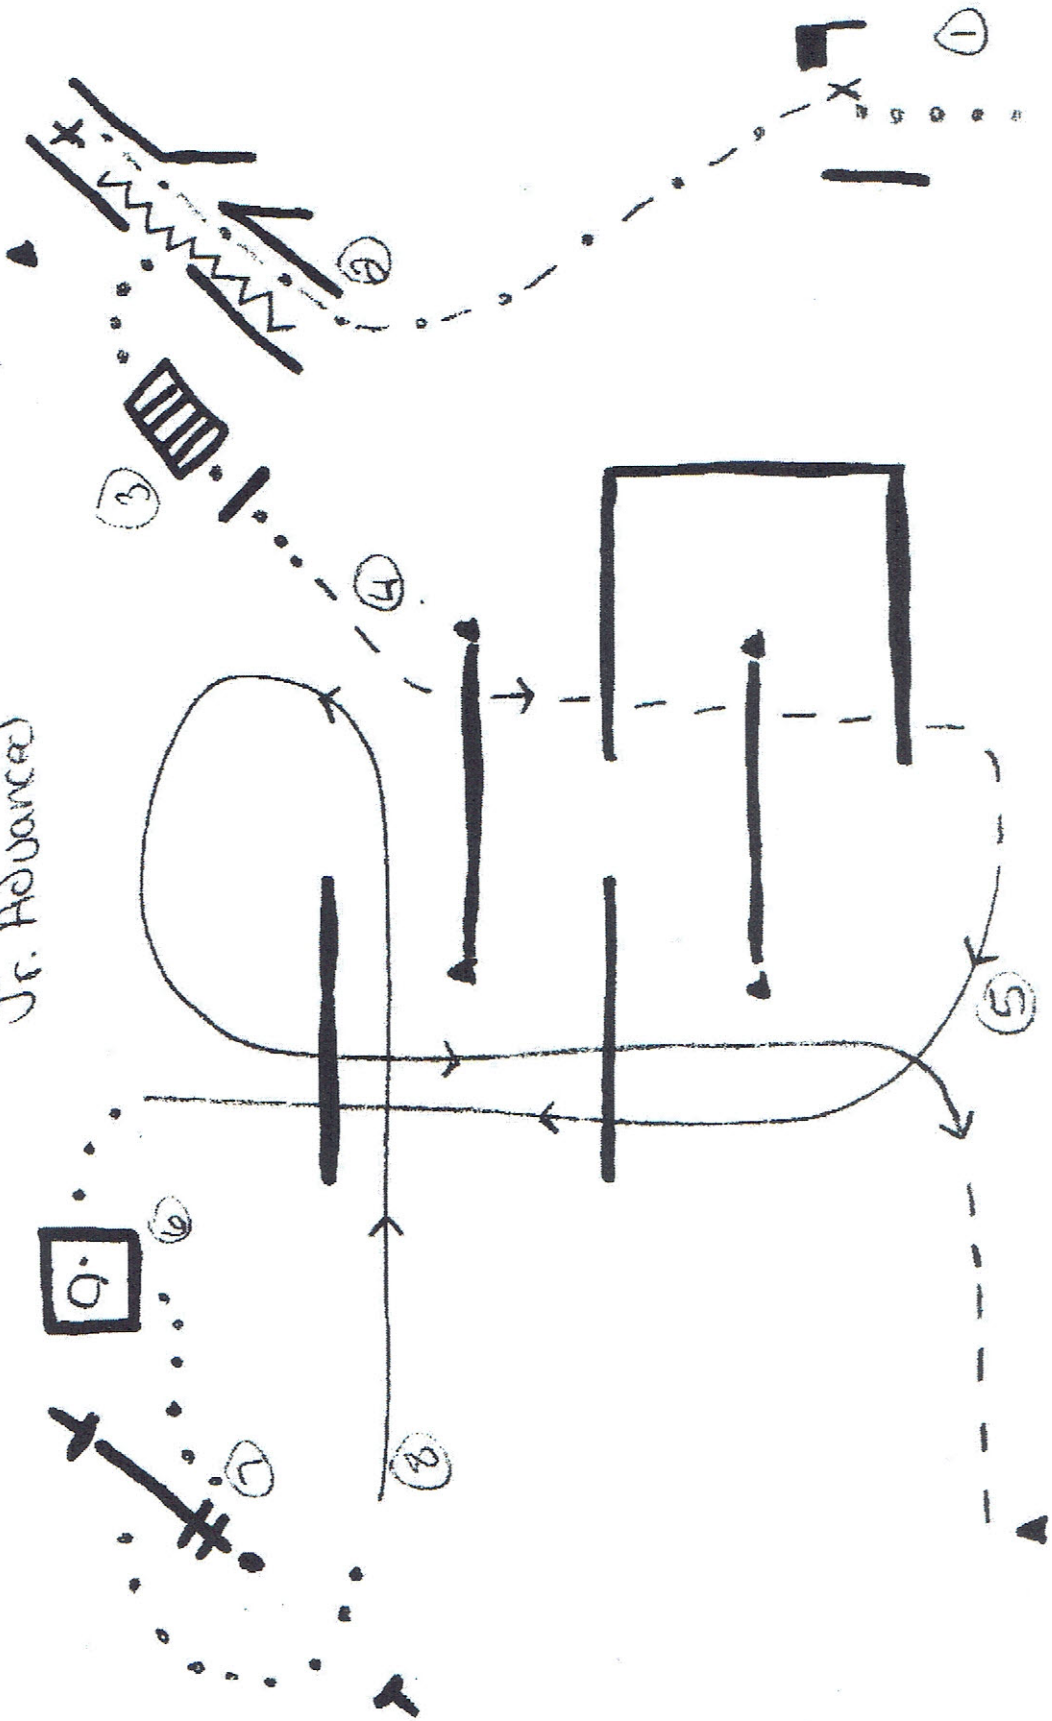

Jr. Advanced

Walk	•••••
Jog/Trot	- - - - -
Extended	- . - . - .
Jog/Trot	- - - - -
Lope/Canter	—————
Halt	X
Back	W

1. Enter at walk, halt at mailbox open, show object and close
2. Extended Jog/trot into chute, halt and back
3. Walk to and over bridge and pole
4. Jog/trot over poles
5. Lope/canter Right lead over poles as shown
6. Walk into box, perform 270 degree turn to right
7. Walk to gate, work right handed
8. Lope/Canter left lead over poles to cone, jog/trot to exit