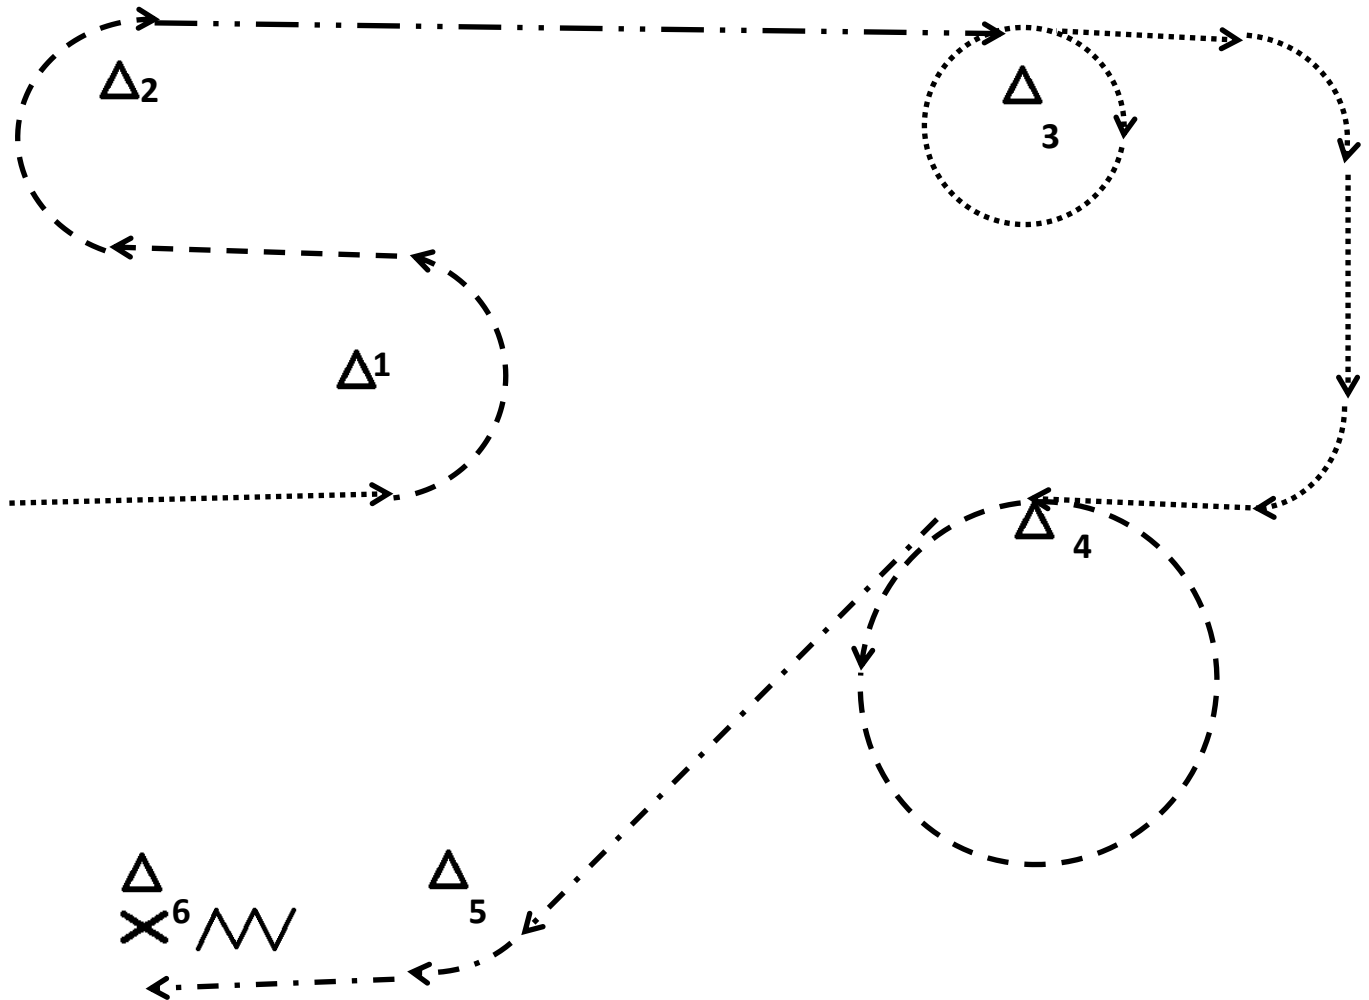

Kent County Youth Fair Mini Horse Show

609 - Reinsmanship – Intermediate

Ring A

Be Ready to Enter

1. Enter at a Working Walk to Cone 1, Working Trot two even loops to Cone 2
2. When straight Strong Trot from Cone 2 to 3
3. Working Walk Small circle Right at Cone 3
4. Continue Working Walk to rail make two Squair corners Right
5. Working Trot Circle at Cone 4
6. Slow Trot from Cone 4 around Cone 5
7. Halt with Axle at Cone 5, pause, Back Walk to Exit