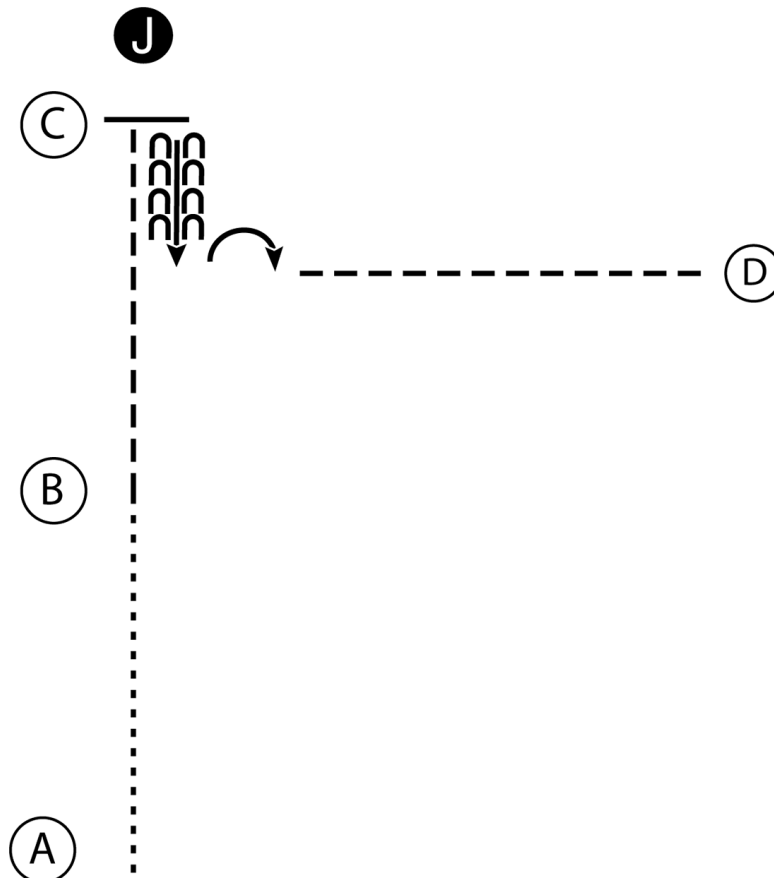

2019-2022 Kent County Youth Fair - Ring C

Class 107 - Saddle Seat Fitting & Showing (Novice Advanced)

Show Date:

Be ready at A.

1. Walk halfway to B.
2. Trot around B to the Judge.
3. Stop and perform a 180 degree turn and set up for inspection.
4. When dismissed perform a 90 degree turn.
5. Trot straight away from the Judge.

Follow the instructions of your ring steward.

Walk	-----
Trot	- . - . - .
Back	← — — — — — ← — — — — —
Marker	ⓑ
Judge	ⓙ

[S/1-34]

Pattern Provided by:

The Pattern Committee

2019-2022 Kent County Youth Fair - Ring C

Walk	-----
Trot	- - - - -
Back	← --- ← ---
Marker	Ⓚ
Judge	ⓐ

[S/1-22]

Pattern Provided by:

The Pattern Committee

2019-2022 Kent County Youth Fair - Ring C

Class 111 - Western Fitting & Showing (Novice Advanced)

Show Date:

w w w . H o r s e S h o w P a t t e r n s . c o m

w w w . H o r s e S h o w P a t t e r n s . c o m

1. Walk from A to B.
2. Trot from B to C.
3. Stop at C and set up for inspection.
4. When dismissed back four steps.
5. Perform a 90 degree turn and trot to D.