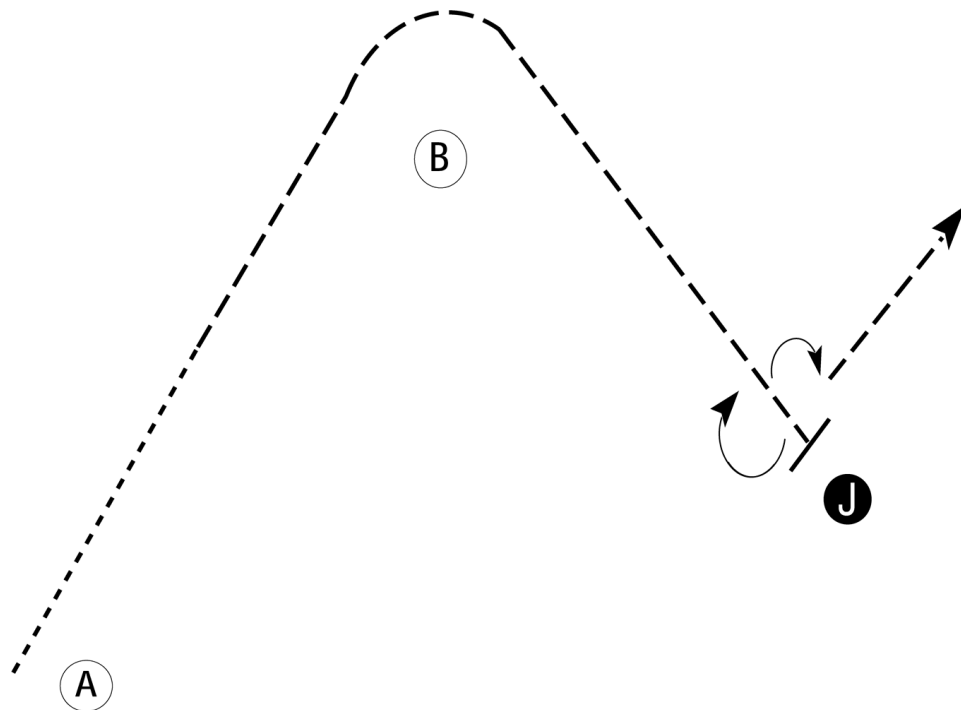

2019-2022 Kent County Youth Fair - Ring C

Class 107 - Saddle Seat Fitting & Showing (Novice Advanced)

Show Date:

Be ready at A.

1. Walk halfway to B.
2. Trot around B to the Judge.
3. Stop and perform a 180 degree turn and set up for inspection.
4. When dismissed perform a 90 degree turn.
5. Trot straight away from the Judge.

Follow the instructions of your ring steward.

Walk	-----
Trot	- . - . - .
Back	← — — — — — ← — — — — —
Marker	ⓑ
Judge	ⓙ

[S/1-34]

Pattern Provided by:

The Pattern Committee

2019-2022 Kent County Youth Fair - Ring C

Walk	-----
Trot	- - - - -
Back	← --- ← ---
Marker	Ⓚ
Judge	ⓐ

[S/1-22]

Pattern Provided by:

The Pattern Committee

2019-2022 Kent County Youth Fair - Ring C

Class 111 - Western Fitting & Showing (Novice Advanced)

Walk
Trot - - - - -
Back ← C C C C C
Marker (B)
Judge (J)

[S/2-7]

Pattern Provided by:
The Pattern Committee