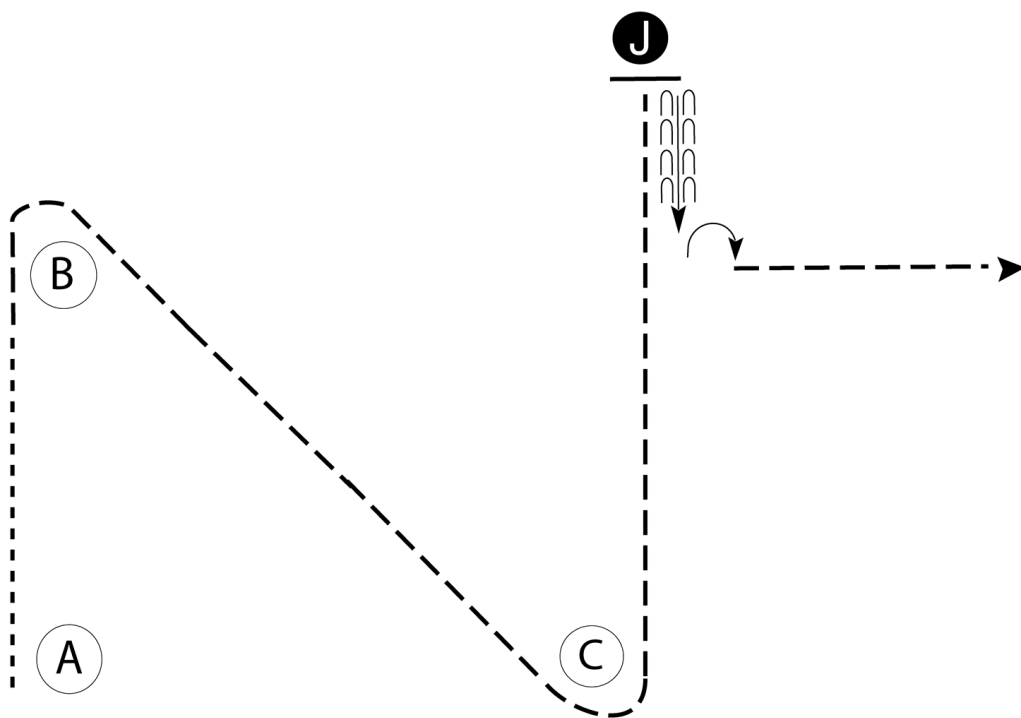

2019-2022 Kent County Youth Fair - Ring C

Class 109 - Hunt Seat Fitting & Showing (Novice Advanced)

Show Date:

w w w . H o r s e S h o w P a t t e r n s . c o m

w w w . H o r s e S h o w P a t t e r n s . c o m

Be ready at A.

1. Walk to B.
2. Trot around B and C and straight to judge.
3. Stop and set up for inspection.
4. When dismissed, back one horse length.
5. Perform a 90 degree turn.
6. Trot straight away to finish.

Walk	-----
Trot	- - - - -
Back	← --- ← ---
Marker	Ⓚ
Judge	ⓐ

[S/1-22]

Pattern Provided by:

The Pattern Committee