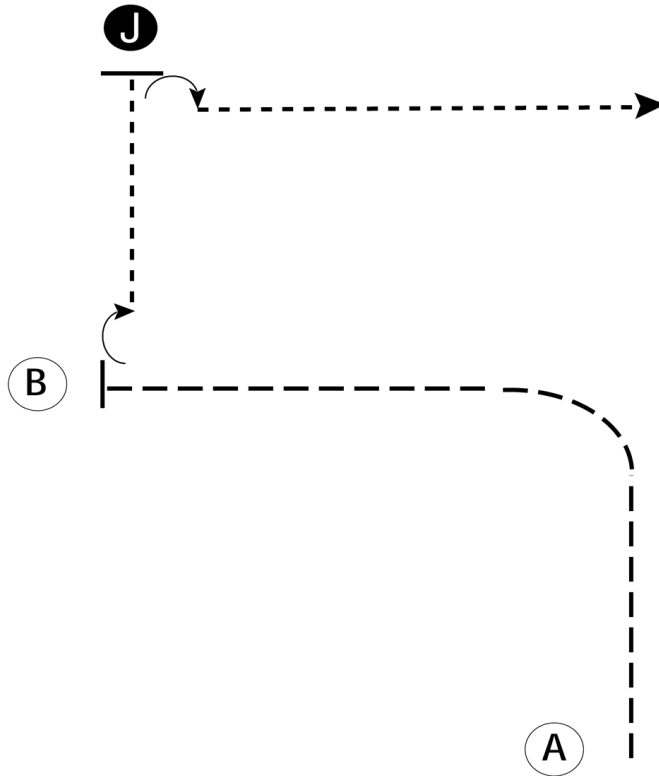

2019-2022 Kent County Youth Fair - Ring A

Class 102 - Saddle Seat Fitting & Showing (Novice Intermediate)

Show Date:

w w w . H o r s e S h o w P a t t e r n s . c o m

w w w . H o r s e S h o w P a t t e r n s . c o m

Be ready at A.

1. Trot from A to B.
2. Stop at B and perform a 90 degree turn.
3. Walk to the judge.
4. Stop and set up for inspection.
5. When dismissed, perform a 90 degree turn.
6. Walk away from judge.
7. Follow the instructions of your ring steward.

- Walk -----
Trot - - - - -
Back ← 
Marker (B)
Judge (J)

[S/WT-15]

Pattern Provided by:

The Pattern Committee

2019-2022 Kent County Youth Fair - Ring A

Class 104 - Hunt Seat Fitting & Showing (Novice Intermediate)

Show Date:

Be ready at A.

1. Walk to and around B.
2. Trot from B, around C and to judge.
3. Stop and set up for inspection.
4. When dismissed, perform a 1/4 turn.
5. Walk to exit.

Follow the instructions of your ring steward.