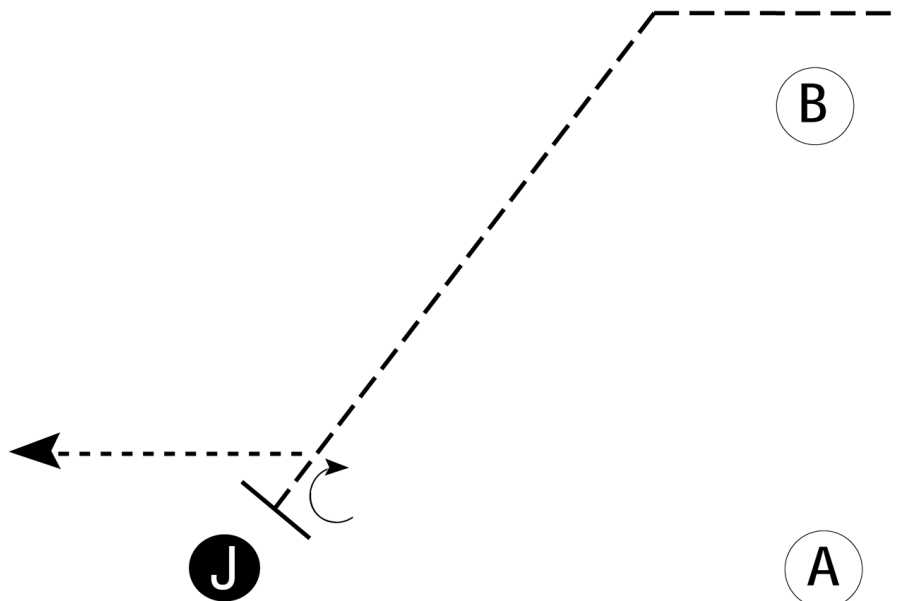

Show Date:

Be ready at A.

1. Walk to and around B.
2. Trot from B, around C and to judge.
3. Stop and set up for inspection.
4. When dismissed, perform a 1/4 turn.
5. Walk to exit.

Follow the instructions of your ring steward.

Walk	-----
Trot	- - - - -
Back	←
Marker	ⓑ
Judge	ⓙ

[S/1-36]

Pattern Provided by:

The Pattern Committee

2019-2022 Kent County Youth Fair - Ring A

Class 106 - Western Fitting & Showing (Novice Intermediate)

Show Date:

Be ready at A.

1. Walk to and slightly past B.
2. Trot straight away from B and then in an arc toward judge.
3. Stop and set up for inspection.
4. When dismissed, turn approximately 45 degrees and walk straight away.