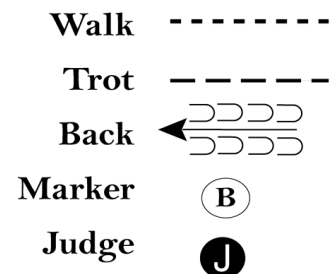

[S/1-37]

Pattern Provided by:

The Pattern Committee