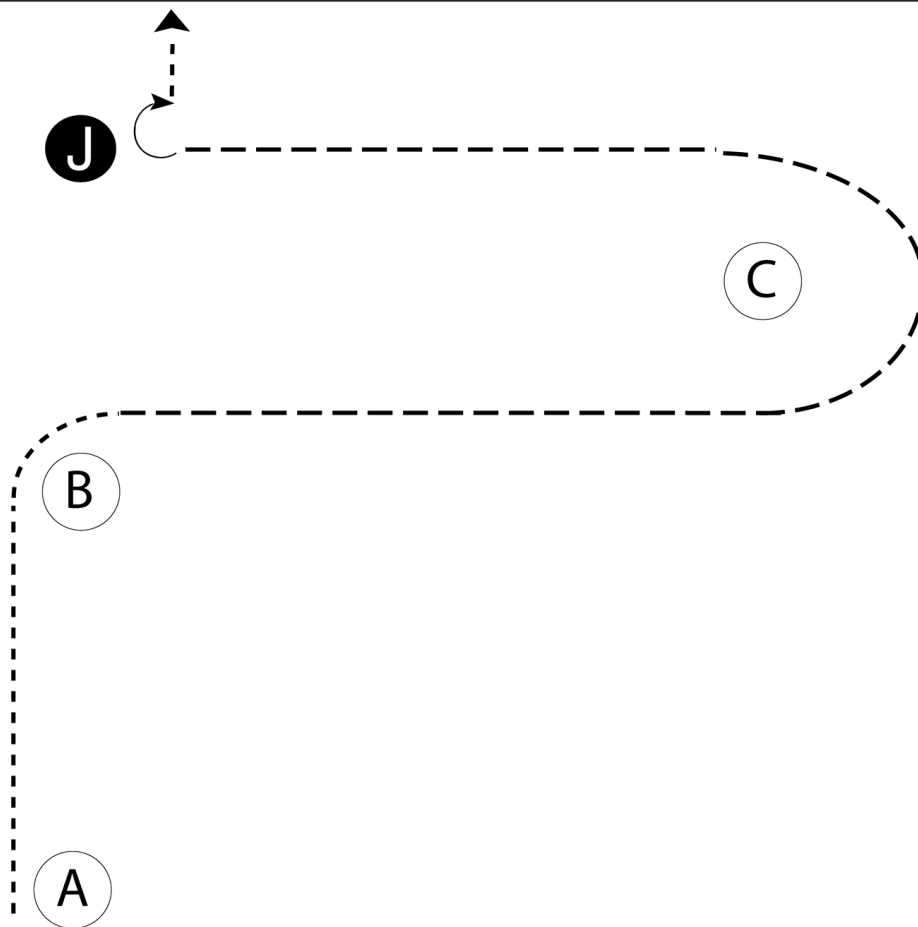

Be ready at A.

1. Trot from A to B.
2. Stop at B and perform a 90 degree turn.
3. Walk to the judge.
4. Stop and set up for inspection.
5. When dismissed, perform a 90 degree turn.
6. Walk away from judge.
7. Follow the instructions of your ring steward.

- Walk -----
Trot - - - - -
Back ← 
Marker (B)
Judge (J)

[S/WT-15]

Pattern Provided by:

The Pattern Committee

2019-2022 Kent County Youth Fair - Ring A

Class 104 - Hunt Seat Fitting & Showing (Novice Intermediate)

Show Date:

Be ready at A.

1. Walk to and around B.
2. Trot from B, around C and to judge.
3. Stop and set up for inspection.
4. When dismissed, perform a 1/4 turn.
5. Walk to exit.

Follow the instructions of your ring steward.

Walk	-----
Trot	- - - - -
Back	←
Marker	ⓑ
Judge	ⓙ

[S/1-36]

Pattern Provided by:

The Pattern Committee

2019-2022 Kent County Youth Fair - Ring A

Class 106 - Western Fitting & Showing (Novice Intermediate)

Show Date: