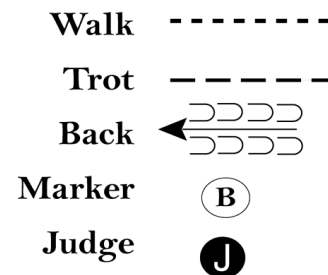

2019-2022 Kent County Youth Fair - Ring A

Class 101 - Saddle Seat Fitting & Showing (Walk Trot)

Show Date:

www.HorseShowPatterns.com

www.HorseShowPatterns.com

Be ready at A.

1. Walk from A to B.
2. At B, trot to judge.
3. Stop and set up for inspection.
4. When dismissed, turn 90 degrees and walk away from judge.
5. Follow the instructions of your ring steward.

[S/WT-11]

Pattern Provided by:

The Pattern Committee

2019-2022 Kent County Youth Fair - Ring A

Class 103 - Hunt Seat Fitting & Showing (Walk Trot)

Show Date:

www.HorseShowPatterns.com

www.HorseShowPatterns.com

Be ready at A.

1. Walk from A to and around B.
2. Trot from B to the judge.
3. Stop and set up for inspection.
4. When dismissed, turn approximately 90 degrees and follow the instructions of your ring steward.

Walk	-----
Trot	- - - - -
Back	←
Marker	Ⓚ
Judge	Ⓝ

[S/WT-6]

Pattern Provided by:
The Pattern Committee

2019-2022 Kent County Youth Fair - Ring A

Class 105 - Western Fitting & Showing (Walk Trot)

Show Date:

www.HorseShowPatterns.com