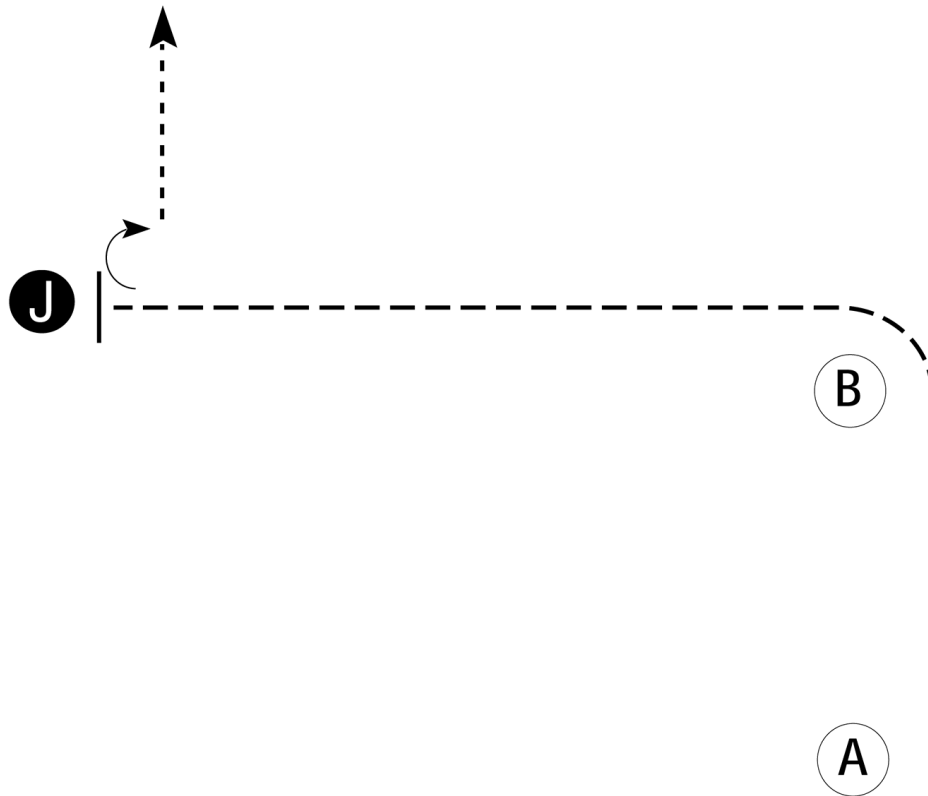

2019-2022 Kent County Youth Fair - Ring A

Class 101 - Saddle Seat Fitting & Showing (Walk Trot)

Show Date:

www.HorseShowPatterns.com

www.HorseShowPatterns.com

Be ready at A.

1. Walk from A to B.
2. At B, trot to judge.
3. Stop and set up for inspection.
4. When dismissed, turn 90 degrees and walk away from judge.
5. Follow the instructions of your ring steward.

[S/WT-11]

Pattern Provided by:

The Pattern Committee

2019-2022 Kent County Youth Fair - Ring A

Class 103 - Hunt Seat Fitting & Showing (Walk Trot)

Show Date:

www.HorseShowPatterns.com

www.HorseShowPatterns.com

Be ready at A.

1. Walk from A to and around B.
2. Trot from B to the judge.
3. Stop and set up for inspection.
4. When dismissed, turn approximately 90 degrees and follow the instructions of your ring steward.

Walk	-----
Trot	- - - - -
Back	←
Marker	Ⓚ
Judge	Ⓝ

[S/WT-6]

Pattern Provided by:
The Pattern Committee

2019-2022 Kent County Youth Fair - Ring A

Class 105 - Western Fitting & Showing (Walk Trot)

Show Date:

www.HorseShowPatterns.com