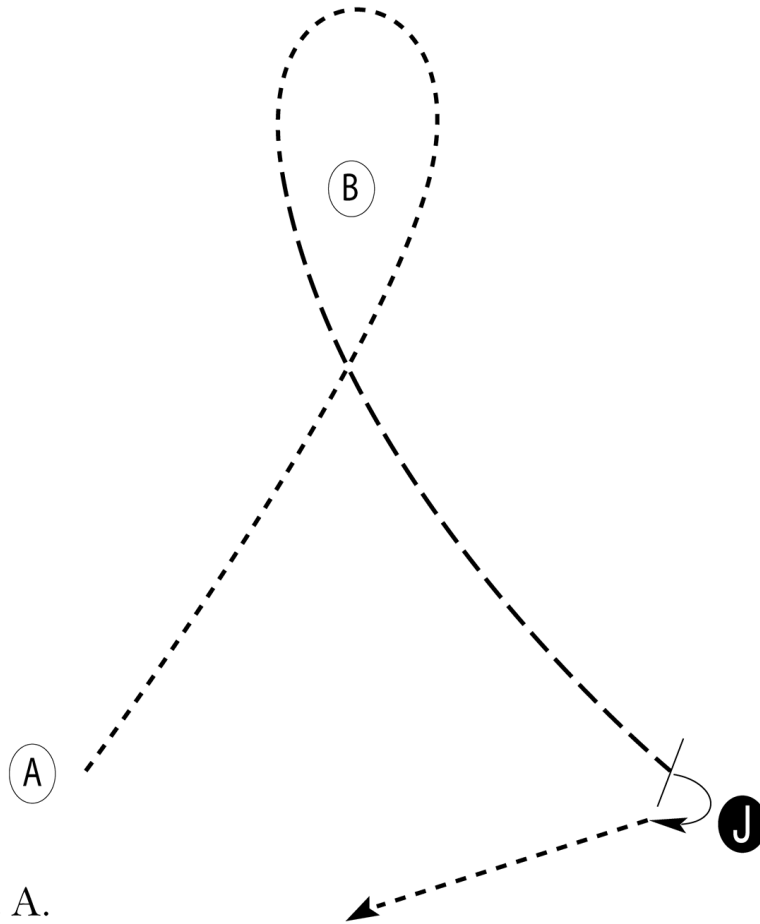

2019-2022 Kent County Youth Fair - Ring A

Class 101 - Saddle Seat Fitting & Showing (Walk Trot)

Show Date:

www.HorseShowPatterns.com

www.HorseShowPatterns.com

Be ready at A.

1. Walk from A to B.
2. At B, trot to judge.
3. Stop and set up for inspection.
4. When dismissed, turn 90 degrees and walk away from judge.
5. Follow the instructions of your ring steward.

[S/WT-11]

Pattern Provided by:

The Pattern Committee

2019-2022 Kent County Youth Fair - Ring A

Class 103 - Hunt Seat Fitting & Showing (Walk Trot)

Show Date:

www.HorseShowPatterns.com

www.HorseShowPatterns.com

Be ready at A.

1. Walk from A to and around B.
2. Trot from B to the judge.
3. Stop and set up for inspection.
4. When dismissed, turn approximately 90 degrees and follow the instructions of your ring steward.

Walk	-----
Trot	- - - - -
Back	←
Marker	Ⓚ
Judge	Ⓝ

[S/WT-6]

Pattern Provided by:
The Pattern Committee

2019-2022 Kent County Youth Fair - Ring A

Class 105 - Western Fitting & Showing (Walk Trot)

Show Date:

www.HorseShowPatterns.com