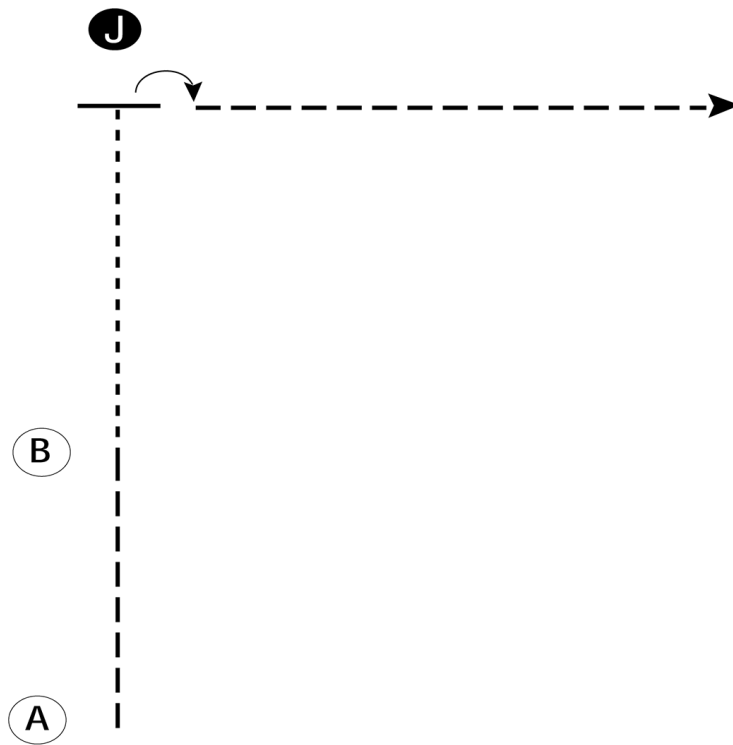

Be ready at A.

1. Walk from A to and around B.
2. Trot from B to the judge.
3. Stop and set up for inspection.
4. When dismissed, turn approximately 90 degrees and follow the instructions of your ring steward.

Walk	-----
Trot	- - - - -
Back	←
Marker	Ⓚ
Judge	Ⓝ

[S/WT-6]

Pattern Provided by:
The Pattern Committee

2019-2022 Kent County Youth Fair - Ring A

Class 105 - Western Fitting & Showing (Walk Trot)

Show Date:

www.HorseShowPatterns.com

www.HorseShowPatterns.com

Be ready at A.

1. Trot from A to B.
2. Walk from B to the judge.
3. Stop and set up for inspection.
4. When dismissed, turn 90 degrees.
5. Trot away from judge and follow the instructions of your ring steward.